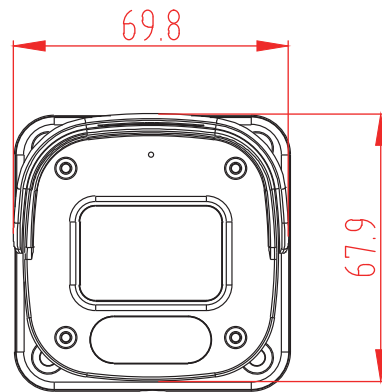

## General

Housing	Plastic , IP66
Anti-cut Bracket	NO
IR Cut Filter	YES
Operation Temperature	-20℃ ~ +50℃ RH95% Max
Storage Temperature	-20℃ ~ +60℃ RH95% Max
Power Source	DC12V±10%, 700mA
Dimension	174(W) x 67.9(H) x 69.8(D)mm
Weight	182.6g

## Dimensions (mm)