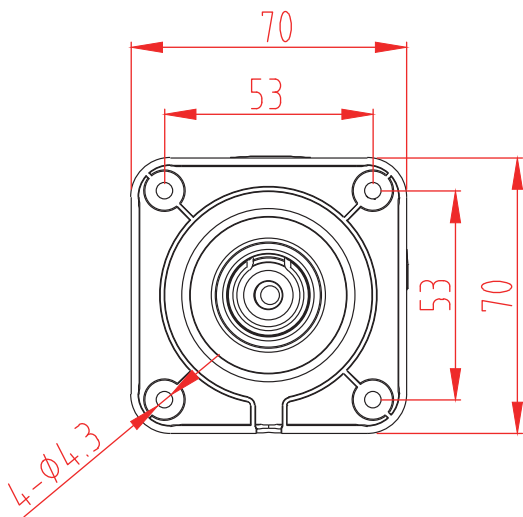

## General

Housing	Plastic , IP66
Anti-cut Bracket	NO
IR Cut Filter	YES
Operation Temperature	-20℃ ~ +50℃ RH95% Max
Storage Temperature	-20℃ ~ +60℃ RH95% Max
Power Source	DC12V±10%, 700mA
Dimension	174(W) x 67.9(H) x 69.8(D)mm
Weight	182.6g

## Dimensions (mm)