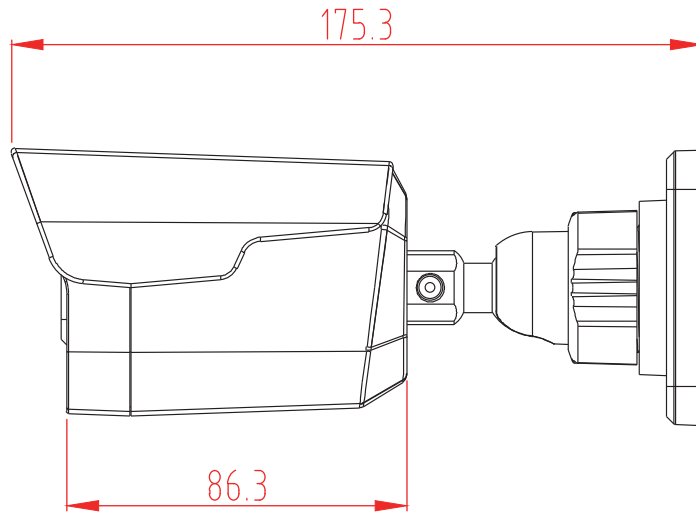

## General

Housing	Plastic , IP66
Anti-cut Bracket	NO
IR Cut Filter	YES
Operation Temperature	-20℃ ~ +50℃ RH95% Max
Storage Temperature	-20℃ ~ +60℃ RH95% Max
Power Source	DC12V±10%, 700mA
Dimension	174(W) x 67.9(H) x 69.8(D)mm
Weight	182.6g

## Dimensions (mm)